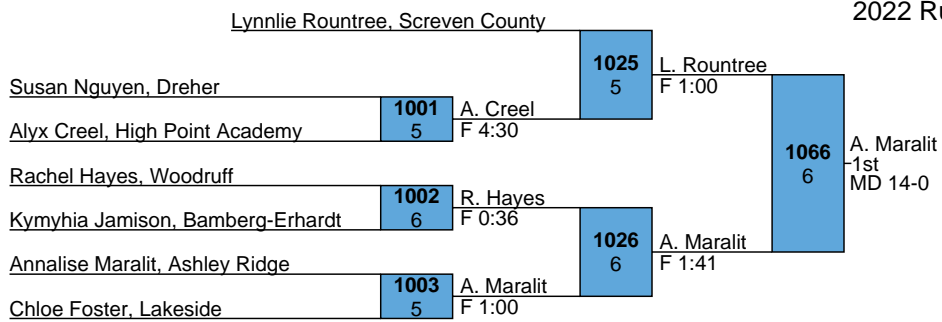

<u>Place</u>	<u>Team</u>	<u>Points</u>	<u>1</u>	<u>2</u>	<u>3</u>	<u>4</u>
1	Hartsville	114	2	2	2	0
2	Ashley Ridge	68.5	2	1	0	0
3	Abbeville	67	1	0	1	1
4	High Point Academy	63	0	0	3	0
4	North Augusta	63	0	1	2	1
6	Lakeside	54	2	0	0	0
7	Blythewood	45	1	1	0	1
8	Woodruff	44	1	0	0	0
9	Airport	33	0	1	0	1
10	White Knoll	29	0	1	0	0
11	New Hampstead	25	0	0	0	2
12	Aiken	20	0	1	0	0
13	Screven County	18	0	1	0	0
14	Midland Valley	17	0	0	1	0
15	AC Flora	13	0	0	0	0
15	Spring Valley	13	0	0	0	1
17	Dreher	11	0	0	0	1
18	Bamberg-Erhardt	10	0	0	0	0
19	Dutch Fork	7	0	0	0	0
20	South Aiken	1	0	0	0	0

2022 Rumble on the River

Girls
Bracket 1

2022 Rumble on the River

Girls
Bracket 2

2022 Rumble on the River

Girls
Bracket 3

2022 Rumble on the River

Girls
Bracket 4