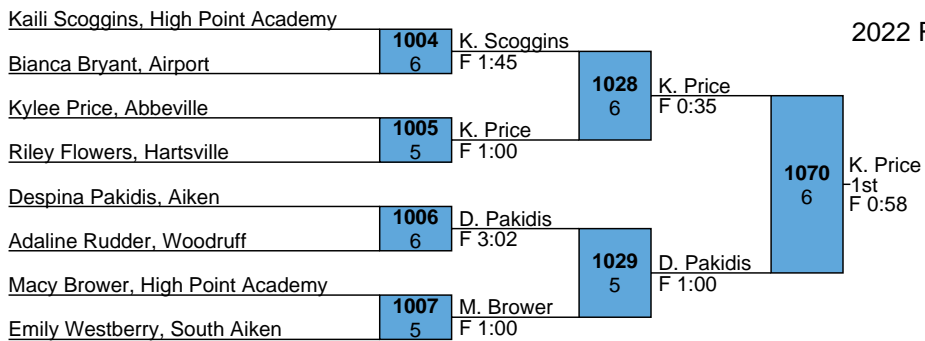

<u>Place</u>	<u>Team</u>	<u>Points</u>	<u>1</u>	<u>2</u>	<u>3</u>	<u>4</u>
1	Hartsville	114	2	2	2	0
2	Ashley Ridge	68.5	2	1	0	0
3	Abbeville	67	1	0	1	1
4	High Point Academy	63	0	0	3	0
4	North Augusta	63	0	1	2	1
6	Lakeside	54	2	0	0	0
7	Blythewood	45	1	1	0	1
8	Woodruff	44	1	0	0	0
9	Airport	33	0	1	0	1
10	White Knoll	29	0	1	0	0
11	New Hampstead	25	0	0	0	2
12	Aiken	20	0	1	0	0
13	Screven County	18	0	1	0	0
14	Midland Valley	17	0	0	1	0
15	AC Flora	13	0	0	0	0
15	Spring Valley	13	0	0	0	1
17	Dreher	11	0	0	0	1
18	Bamberg-Erhardt	10	0	0	0	0
19	Dutch Fork	7	0	0	0	0
20	South Aiken	1	0	0	0	0

2022 Rumble on the River

Girls
Bracket 1

2022 Rumble on the River

Girls
Bracket 2

2022 Rumble on the River

Girls
Bracket 3

2022 Rumble on the River

Girls
Bracket 4

2022 Rumble on the River

Girls
Bracket 5

2022 Rumble on the River
Girls
Bracket 6

RR Rnd 1

Abby Ely, Blythewood		Kai Marin, Blythewood		Addison Weeks, North Augusta		Tiyanna Mack	
	1017	Tiyanna Mack, Blythewood		1018			
Tiyanna Mack, Blythewood	5	DEC 10-4		Addison Weeks, North Augusta	6	F 1:05	1st