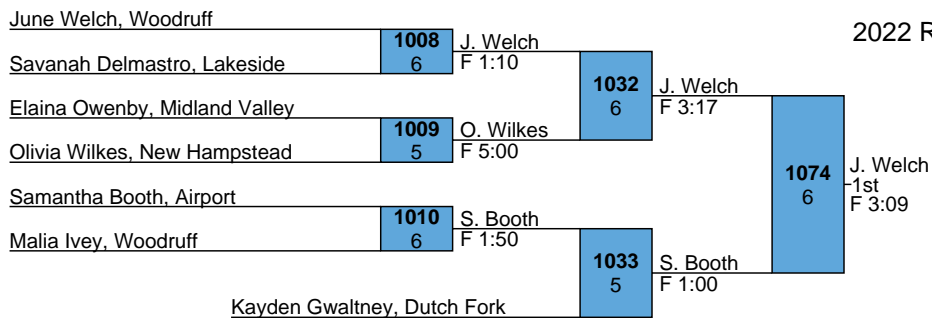

<u>Place</u>	<u>Team</u>	<u>Points</u>	<u>1</u>	<u>2</u>	<u>3</u>	<u>4</u>
1	Hartsville	114	2	2	2	0
2	Ashley Ridge	68.5	2	1	0	0
3	Abbeville	67	1	0	1	1
4	High Point Academy	63	0	0	3	0
4	North Augusta	63	0	1	2	1
6	Lakeside	54	2	0	0	0
7	Blythewood	45	1	1	0	1
8	Woodruff	44	1	0	0	0
9	Airport	33	0	1	0	1
10	White Knoll	29	0	1	0	0
11	New Hampstead	25	0	0	0	2
12	Aiken	20	0	1	0	0
13	Screven County	18	0	1	0	0
14	Midland Valley	17	0	0	1	0
15	AC Flora	13	0	0	0	0
15	Spring Valley	13	0	0	0	1
17	Dreher	11	0	0	0	1
18	Bamberg-Erhardt	10	0	0	0	0
19	Dutch Fork	7	0	0	0	0
20	South Aiken	1	0	0	0	0

2022 Rumble on the River

Girls
Bracket 1

2022 Rumble on the River

Girls
Bracket 2

2022 Rumble on the River

Girls
Bracket 3

2022 Rumble on the River

Girls
Bracket 4

2022 Rumble on the River

Girls
Bracket 5

2022 Rumble on the River
Girls
Bracket 6

RR Rnd 1

Abby Ely, Blythewood		Kai Marin, Blythewood		Addison Weeks, North Augusta		Tiyanna Mack	
	1017	Tiyanna Mack, Blythewood		1018			
Tiyanna Mack, Blythewood	5	DEC 10-4		Addison Weeks, North Augusta	6	F 1:05	1st