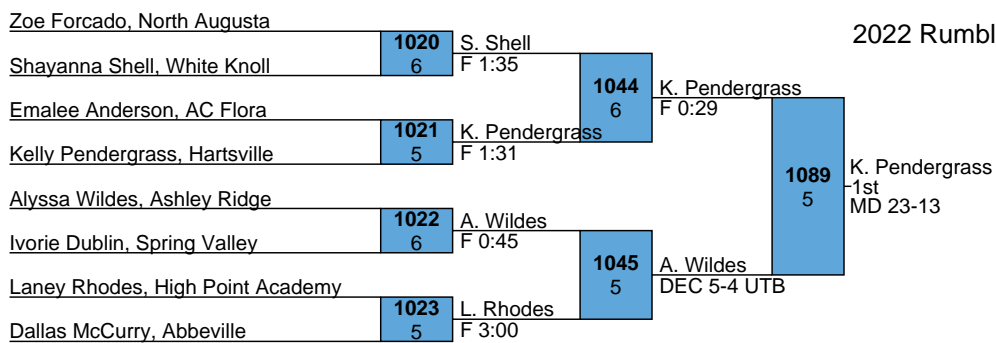

Kai Marin			
			4th

2022 Rumble on the River
Girls
Bracket 7

RR Rnd 1

Kylah Crawford, Hartsville

JAMIE WALCZAK, North Augusta **1019** L. Rogers
F 1:00

1st

RR Rnd 2

J. WALCZAK

L. Rogers **1043** L. Rogers
DEC 4-1
5

JAMIE WALCZAK

2nd

RR Rnd 3

K. Crawford

L. Rogers **1085** L. Rogers
F 3:00
5

Kylah Crawford

3rd

2022 Rumble on the River

Girls
Bracket 8

2022 Rumble on the River

Girls
Bracket 9