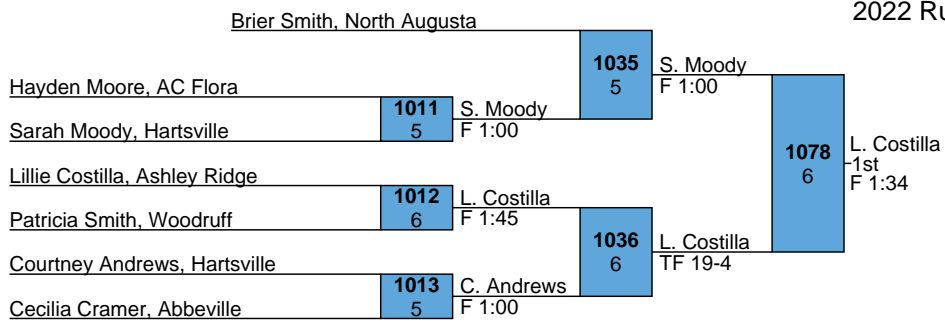

<u>Place</u>	<u>Team</u>	<u>Points</u>	<u>1</u>	<u>2</u>	<u>3</u>	<u>4</u>
1	Hartsville	114	2	2	2	0
2	Ashley Ridge	68.5	2	1	0	0
3	Abbeville	67	1	0	1	1
4	High Point Academy	63	0	0	3	0
4	North Augusta	63	0	1	2	1
6	Lakeside	54	2	0	0	0
7	Blythewood	45	1	1	0	1
8	Woodruff	44	1	0	0	0
9	Airport	33	0	1	0	1
10	White Knoll	29	0	1	0	0
11	New Hampstead	25	0	0	0	2
12	Aiken	20	0	1	0	0
13	Screven County	18	0	1	0	0
14	Midland Valley	17	0	0	1	0
15	AC Flora	13	0	0	0	0
15	Spring Valley	13	0	0	0	1
17	Dreher	11	0	0	0	1
18	Bamberg-Erhardt	10	0	0	0	0
19	Dutch Fork	7	0	0	0	0
20	South Aiken	1	0	0	0	0

2022 Rumble on the River

Girls
Bracket 1

2022 Rumble on the River

Girls
Bracket 2

2022 Rumble on the River

Girls
Bracket 3

2022 Rumble on the River

Girls
Bracket 4

2022 Rumble on the River

Girls
Bracket 5

2022 Rumble on the River
Girls
Bracket 6

RR Rnd 1

Abby Ely, Blythewood		Kai Marin, Blythewood		Addison Weeks, North Augusta		Tiyanna Mack	
	1017	Tiyanna Mack, Blythewood		1018			
Tiyanna Mack, Blythewood	5	DEC 10-4		Addison Weeks, North Augusta	6	F 1:05	1st