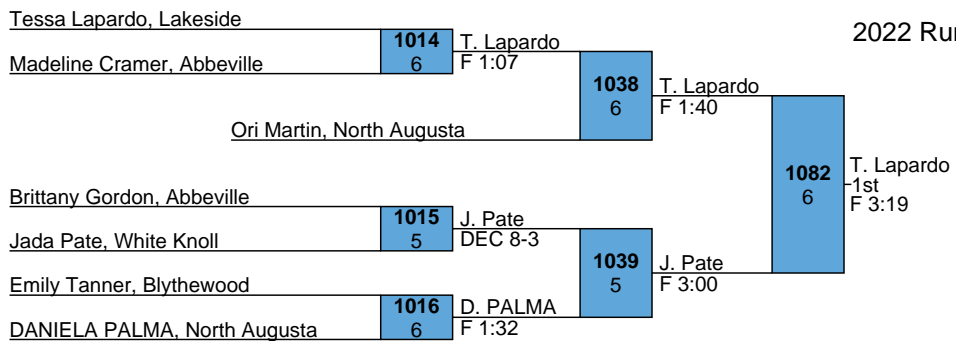

<u>Place</u>	<u>Team</u>	<u>Points</u>	<u>1</u>	<u>2</u>	<u>3</u>	<u>4</u>
1	Hartsville	114	2	2	2	0
2	Ashley Ridge	68.5	2	1	0	0
3	Abbeville	67	1	0	1	1
4	High Point Academy	63	0	0	3	0
4	North Augusta	63	0	1	2	1
6	Lakeside	54	2	0	0	0
7	Blythewood	45	1	1	0	1
8	Woodruff	44	1	0	0	0
9	Airport	33	0	1	0	1
10	White Knoll	29	0	1	0	0
11	New Hampstead	25	0	0	0	2
12	Aiken	20	0	1	0	0
13	Screven County	18	0	1	0	0
14	Midland Valley	17	0	0	1	0
15	AC Flora	13	0	0	0	0
15	Spring Valley	13	0	0	0	1
17	Dreher	11	0	0	0	1
18	Bamberg-Erhardt	10	0	0	0	0
19	Dutch Fork	7	0	0	0	0
20	South Aiken	1	0	0	0	0

2022 Rumble on the River

Girls
Bracket 1

2022 Rumble on the River

Girls
Bracket 2

2022 Rumble on the River

Girls
Bracket 3

2022 Rumble on the River

Girls
Bracket 4

2022 Rumble on the River

Girls
Bracket 5

2022 Rumble on the River
Girls
Bracket 6

RR Rnd 1

Abby Ely, Blythewood		Kai Marin, Blythewood		Addison Weeks, North Augusta		Tiyanna Mack	
	1017	Tiyanna Mack, Blythewood		1018			
Tiyanna Mack, Blythewood	5	DEC 10-4		Addison Weeks, North Augusta	6	F 1:05	1st