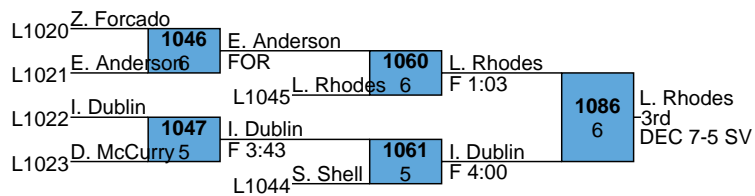

2022 Rumble on the River

Girls
Bracket 8