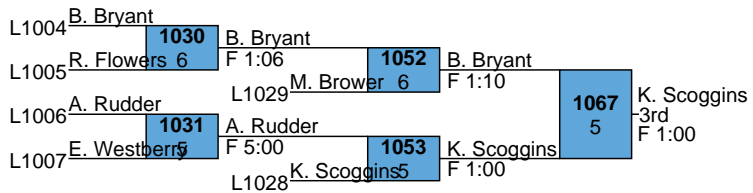

<u>Place</u>	<u>Team</u>	<u>Points</u>	<u>1</u>	<u>2</u>	<u>3</u>	<u>4</u>
1	Hartsville	114	2	2	2	0
2	Ashley Ridge	68.5	2	1	0	0
3	Abbeville	67	1	0	1	1
4	High Point Academy	63	0	0	3	0
4	North Augusta	63	0	1	2	1
6	Lakeside	54	2	0	0	0
7	Blythewood	45	1	1	0	1
8	Woodruff	44	1	0	0	0
9	Airport	33	0	1	0	1
10	White Knoll	29	0	1	0	0
11	New Hampstead	25	0	0	0	2
12	Aiken	20	0	1	0	0
13	Screven County	18	0	1	0	0
14	Midland Valley	17	0	0	1	0
15	AC Flora	13	0	0	0	0
15	Spring Valley	13	0	0	0	1
17	Dreher	11	0	0	0	1
18	Bamberg-Erhardt	10	0	0	0	0
19	Dutch Fork	7	0	0	0	0
20	South Aiken	1	0	0	0	0

2022 Rumble on the River

Girls
Bracket 1

2022 Rumble on the River

Girls
Bracket 2

2022 Rumble on the River

Girls
Bracket 3

2022 Rumble on the River

Girls
Bracket 4