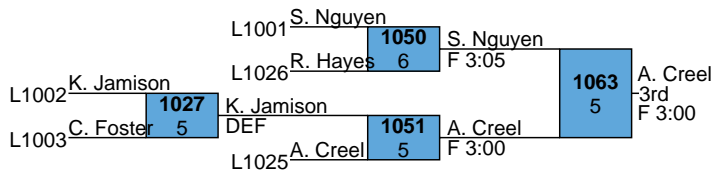

<u>Place</u>	<u>Team</u>	<u>Points</u>	<u>1</u>	<u>2</u>	<u>3</u>	<u>4</u>
1	Hartsville	114	2	2	2	0
2	Ashley Ridge	68.5	2	1	0	0
3	Abbeville	67	1	0	1	1
4	High Point Academy	63	0	0	3	0
4	North Augusta	63	0	1	2	1
6	Lakeside	54	2	0	0	0
7	Blythewood	45	1	1	0	1
8	Woodruff	44	1	0	0	0
9	Airport	33	0	1	0	1
10	White Knoll	29	0	1	0	0
11	New Hampstead	25	0	0	0	2
12	Aiken	20	0	1	0	0
13	Screven County	18	0	1	0	0
14	Midland Valley	17	0	0	1	0
15	AC Flora	13	0	0	0	0
15	Spring Valley	13	0	0	0	1
17	Dreher	11	0	0	0	1
18	Bamberg-Erhardt	10	0	0	0	0
19	Dutch Fork	7	0	0	0	0
20	South Aiken	1	0	0	0	0

2022 Rumble on the River

Girls
Bracket 1

2022 Rumble on the River

Girls
Bracket 2

2022 Rumble on the River

Girls
Bracket 3

2022 Rumble on the River

Girls
Bracket 4