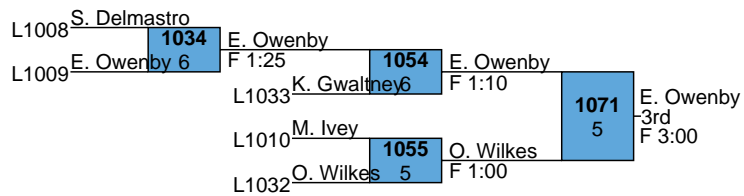

<u>Place</u>	<u>Team</u>	<u>Points</u>	<u>1</u>	<u>2</u>	<u>3</u>	<u>4</u>
1	Hartsville	114	2	2	2	0
2	Ashley Ridge	68.5	2	1	0	0
3	Abbeville	67	1	0	1	1
4	High Point Academy	63	0	0	3	0
4	North Augusta	63	0	1	2	1
6	Lakeside	54	2	0	0	0
7	Blythewood	45	1	1	0	1
8	Woodruff	44	1	0	0	0
9	Airport	33	0	1	0	1
10	White Knoll	29	0	1	0	0
11	New Hampstead	25	0	0	0	2
12	Aiken	20	0	1	0	0
13	Screven County	18	0	1	0	0
14	Midland Valley	17	0	0	1	0
15	AC Flora	13	0	0	0	0
15	Spring Valley	13	0	0	0	1
17	Dreher	11	0	0	0	1
18	Bamberg-Erhardt	10	0	0	0	0
19	Dutch Fork	7	0	0	0	0
20	South Aiken	1	0	0	0	0

2022 Rumble on the River

Girls
Bracket 1

2022 Rumble on the River

Girls
Bracket 2

2022 Rumble on the River

Girls
Bracket 3

2022 Rumble on the River

Girls
Bracket 4